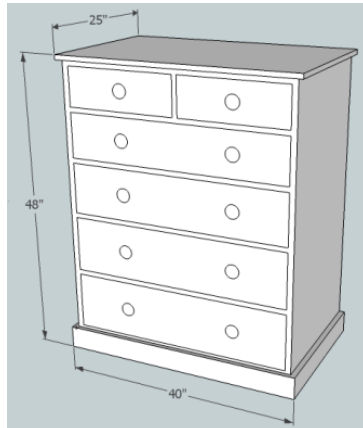

Approx 40" wide x 48" high x 19" or 25" deep

**Large Chest
Wax polished**   **£430**

- add for extra drawer   £35
- add for extra 6" depth   60
- add for turned tulip feet   £30
- add for painted finish   150

Please remember we make to measure, these illustrations and prices are meant as a guide. If you have an idea of what you need making, call us to arrange a measure up. We can then visit you in your home to measure up and discuss your project.

CALL 01544 260033   EMAIL enquiries@wealfi.co.uk