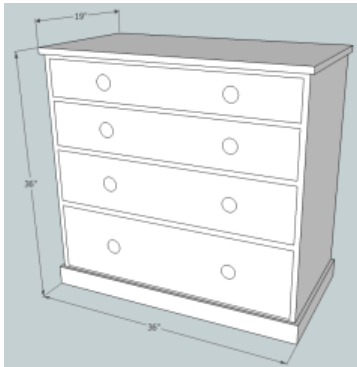

Approx. 36" wide x 36" high x 19" or 25" deep