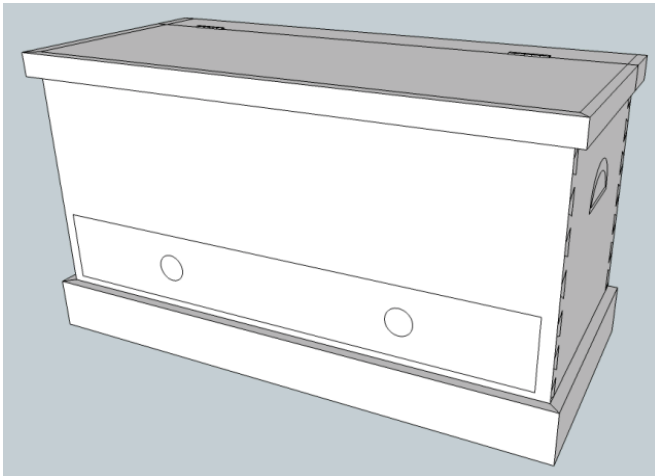

Blanket box with drawer £285

Add for painted finish £85

Approx 40" wide x 22" high x 18" deep

Please remember we make to measure, these illustrations and prices are meant as a guide. If you have an idea of what you need making, call us to arrange a measure up. We can then visit you in your home to measure up and discuss your project.

CALL 01544 260033 EMAIL enquiries@wealfi.co.uk