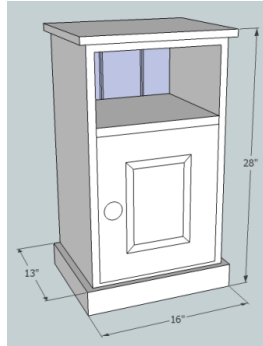

Bedside cabinet with a shelf and door, wax polish finish
£135