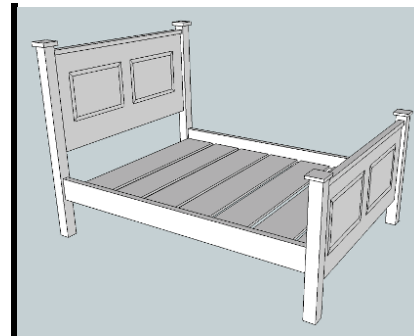

For a bedside cabinet with a painted finish add £45 to the above prices.

	width	height	length	Wax finish	Painted finish
Single Bed	36"	48"	72"	£230	£290
Double Bed	54"	48"	72"	£340	£440
King size Bed	60"	48"	78"	£360	£470