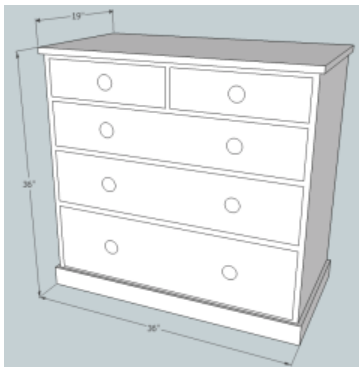

Approx. 36" wide x 28" high x 19" or 25" deep

**Small Chest
Wax polished** **£258**

- add for extra drawer £30
- add for extra 6" depth £32
- add for turned tulip feet £30
- add for painted finish £90

Approx. 36" wide x 36" high x 19" or 25" deep