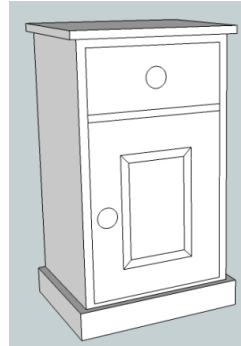

Bedside cabinet with a drawer and door, wax polish finish
£145