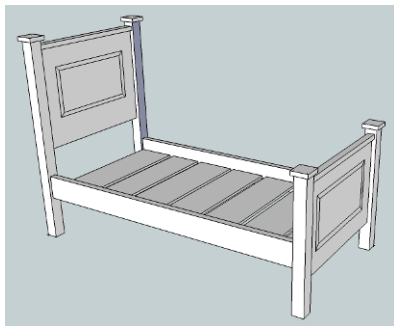

For a bedside cabinet with a painted finish add £45 to the above prices.

	width	height	length	Wax finish	Painted finish
Single Bed	36"	48"	72"	£230	£290
Double Bed	54"	48"	72"	£340	£440
King size Bed	60"	48"	78"	£360	£470