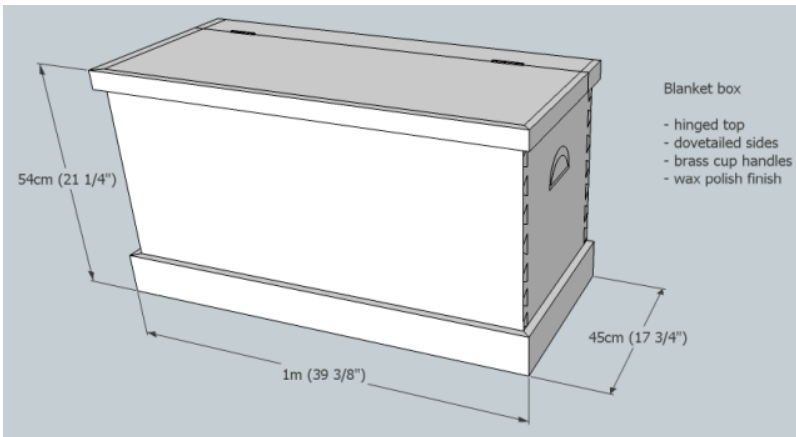

We ALFI

For the bedroom - *made to measure*

Blanket Box £240

Add for painted finish £72

Approx 40" wide x 22" high x 18" deep