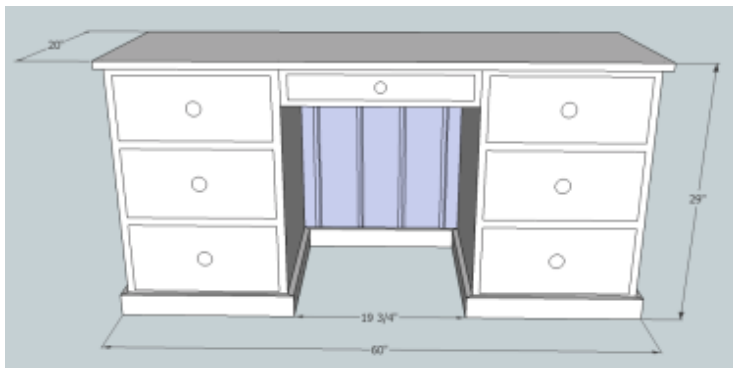

Approx. 60" wide x 30" high x 20" deep

Large dressing table Wax polished £544

Add for painted finish £150

Stool £68

Please remember we make to measure, these illustrations and prices are meant as a guide. If you have an idea of what you need making, call us to arrange a measure up. We can then visit you in your home to measure up and discuss your project.

CALL 01544 260033 EMAIL enquiries@wealfi.co.uk