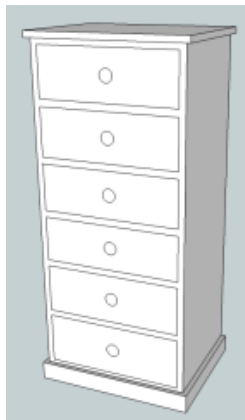

Approx. 24" wide x 50" high x 19" or 23" deep

Tall boy Wax polished £350

add for extra 6" depth £98

add for turned tulip feet £30

add for painted finish £120