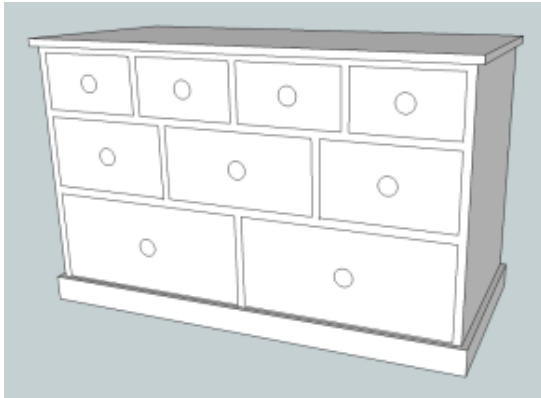

We ALFI

For the bedroom - *made to measure*

Approx. 48" wide x 30" high x 19" or 25" deep

Seaman's Chest Wax polished £412

add for extra 6" depth £108

add for turned tulip feet £30

add for painted finish £142