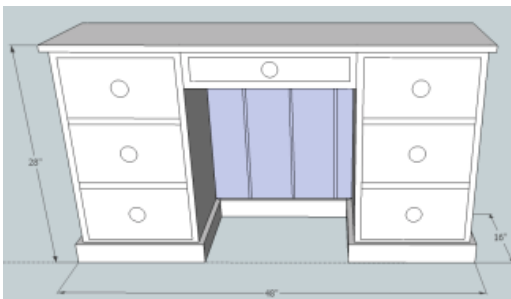

Approx. 48" wide x 28" high x 16" deep

Small dressing table Wax polished £360

add for painted finish £110
£68

Stool