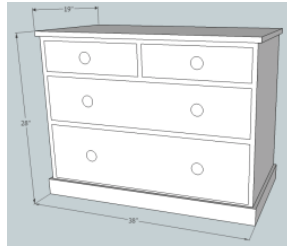

Approx. 36" wide x 28" high x 19" or 25" deep

**Small Chest
Wax polished**   **£258**

- add for extra drawer   £30
- add for extra 6" depth   £32
- add for turned tulip feet   £30
- add for painted finish   £90