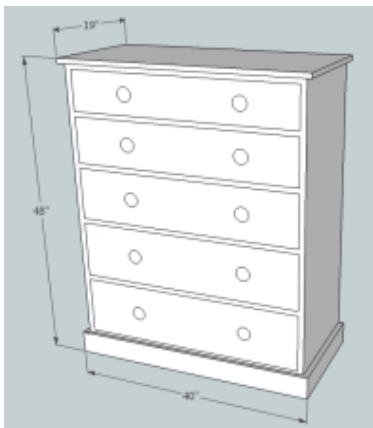

Approx 40" wide x 48" high x 19" or 25" deep